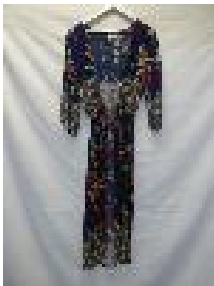

PRINT SUMMER KIMONO, ISABELLA BOHO
(ONE SIZE)
PRINT SUMMER KAFTAN
(ONE SIZE)