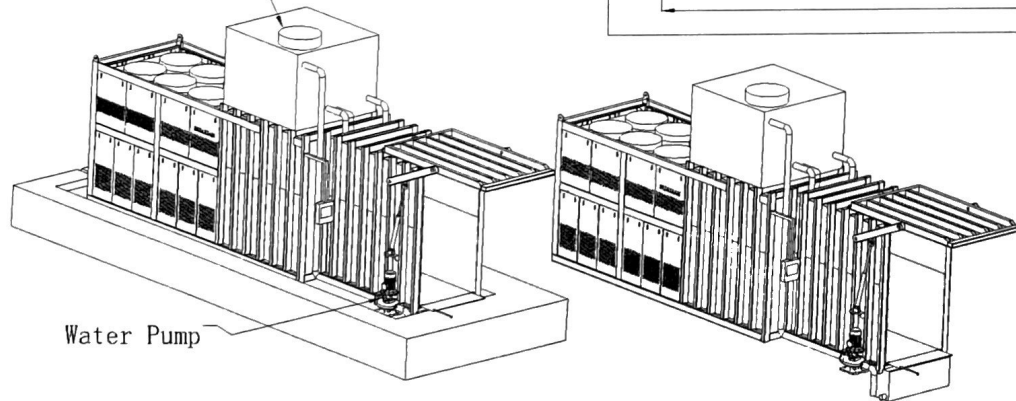

Water Tank

Inner Chamber Dimension: L5.1*W1.4*H2.6m

比例 1:100