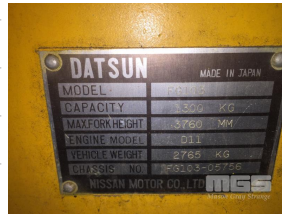

DATSUN FG103 FORKLIFT

Asset Details

Build Date:	
Make:	DATSUN
Model:	FG103
Series:	
Drive Type:	
Axle Config:	
Body Type:	FORKLIFT
Gearbox:	
Transmission:	
Engine Make:	
Engine Size:	4 CYLINDER
Fuel Type:	LPG
Diff Make / Size:	
Suspension:	
Ext Colour:	YELLOW DUCO
Tyre Size:	
Tyre Condition:	

Doors:	Seats:	Length:	Capacity:
Volume:	Height:	Width:	GVM:
GCM:	SWL:	HP:	Tare:

Asset Identification

Odometer:	Rego:	DVP 899	State:	SA	Expiry:
VIN:			PIN:		
Engine No:			Hours:	4,010 SHOWING	
Papers:	NO	Keys:	Books:	NO	Service Books:
					NO