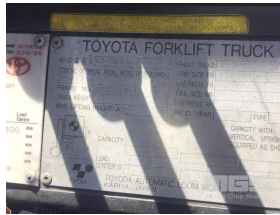

TOYOTA F427FG18 FORKLIFT

Asset Details

Build Date:			
Make:	TOYOTA		
Model:	F427FG18		
Series:			
Drive Type:			
Axle Config:			
Body Type:	FORKLIFT		
Gearbox:			
Transmission:			
Engine Make:			
Engine Size:			
Fuel Type:	LPG		
Diff Make / Size:			
Suspension:			
Ext Colour:			
Tyre Size:			
Tyre Condition:			
Doors:	Seats:	Length:	Capacity:
Volume:	Height:	Width:	GVM:
GCM:	SWL:	HP:	Tare:

Asset Identification

Odometer:	Rego:	State:	Expiry:			
VIN:		PIN:				
Engine No:		Hours:	14,000 hours			
Papers:	NO	Keys:	Books:	NO	Service Books:	NO

Features

CONTAINER MAST, SOLID TYRE,
1,270kg CAPACITY