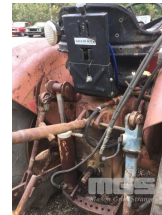

# MCCORMACK A414 TRACTOR

## Asset Details

Build Date:							
Make:	MCCORMACK A414						
Model:							
Series:							
Drive Type:							
Axle Config:							
Body Type:	TRACTOR						
Gearbox:							
Transmission:							
Engine Make:							
Engine Size:	4 CYLINDER						
Fuel Type:	DIESEL						
Diff Make / Size:							
Suspension:							
Ext Colour:							
Tyre Size:							
Tyre Condition:							
Doors:		Seats:		Length:		Capacity:	
Volume:		Height:		Width:		GVM:	
GCM:		SWL:		HP:		Tare:	

## Features

PTO, 3PL, WITH EXTRA HYDRAULICS, GOOD TYRES