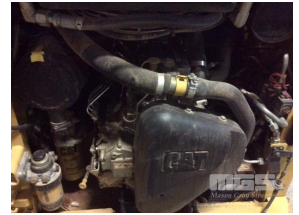

# CATERPILLAR 216B-2 SKID STEER LOADER

## Asset Details

Build Date:			
Make:	CATERPILLAR		
Model:	216B-2		
Series:			
Drive Type:			
Axle Config:			
Body Type:	SKID STEER LOADER		
Gearbox:			
Transmission:			
Engine Make:			
Engine Size:			
Fuel Type:			
Diff Make / Size:			
Suspension:			
Ext Colour:			
Tyre Size:			
Tyre Condition:			
Doors:	Seats:	Length:	Capacity:
Volume:	Height:	Width:	GVM:
GCM:	SWL:	HP:	Tare: