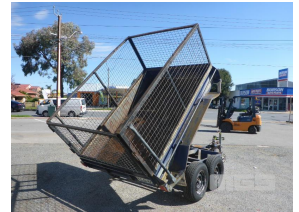

05 / 1999 MODERN TRAILERS 8x5' TANDEM AXLE TILTING CAGE TRAILER

Asset Details

Build Date:	5/1999
Make:	MODERN TRAILERS
Length:	8x5'
Sub Cat:	
Axle Config:	TANDEM AXLE
Body Type:	TILTING CAGE TRAILER
Model:	
ATM:	1990
Volume:	
Rating:	
Suspension:	
Axle Type:	
Rim Type:	
Tyre Size:	
Brakes:	
Coupling:	

Asset Identification

Rego:	YCO 659	State:		Expiry:		Papers:	NO
Plant No:		VIN / Chassis:	6N4MODERNXTC00687				
S/N:		Hubometer:					

Features

- 14" RIMS
- ELECTRO HYDRAULIC TILT
- PENDANT CONTROL
- TREG HITCH