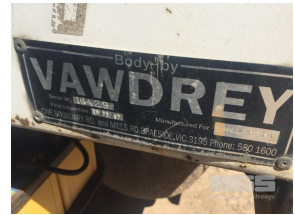

1997 HINO 2x2 TRAY TOP

Asset Details

Build Date:	1997
Compliance:	
Make:	HINO
Model:	
Variant:	
Series:	
Body Type:	TRAY TOP
Gearbox:	6 SPEED
Transmission:	MANUAL TRANSMISSION
Engine Make:	
Engine Size:	
Fuel Type:	DIESEL
Diff Make / Size:	
Suspension:	
Ext Colour:	WHITE DUCO
Tyre Size:	
Tyre Condition:	

Doors:		Seats:		Length:		Capacity:	
Volume:		Height:		Width:		GVM:	15,000kg
GCM:	24,000kg	SWL:		HP:		Tare:	8560

Asset Identification

Odometer:	754890kms SHOWING	Rego:	XHX 619	State:		Expiry:	
VIN:	JHDFG1JSKXXX10130	PIN:		Hours:			
Engine No:	T08CTF10367	Books:	NO	Service Books:	NO		
Papers:	NO	Keys:					