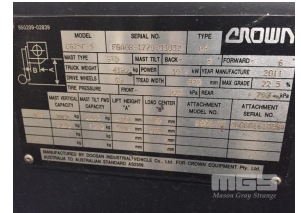

2011 CROWN CG25E PRO-5 FORKLIFT

Asset Details

Build Date:	2011						
Make:	CROWN						
Model:	CG25E PRO-5						
Series:							
Drive Type:							
Axle Config:							
Body Type:	FORKLIFT						
Gearbox:							
Transmission:							
Engine Make:							
Engine Size:							
Fuel Type:	LPG						
Diff Make / Size:							
Suspension:							
Ext Colour:							
Tyre Size:							
Tyre Condition:							
Doors:		Seats:		Length:		Capacity:	
Volume:		Height:		Width:		GVM:	
GCM:		SWL:		HP:		Tare:	

Asset Identification

Odometer:		Rego:		State:		Expiry:	
VIN:				PIN:			
Engine No:				Hours:	2,713hours INDICATED		
Papers:	NO	Keys:		Books:	NO	Service Books:	NO

Features

- 2,375kg LIFT CAPACITY
- BLADE SHIFT
- SIDE SHIFT
- 2 STAGE, 4500mm MAST
- PUNCTURE PROOF TYRES