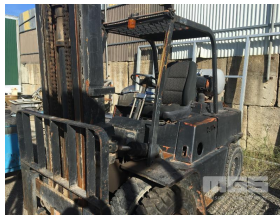

CLARK C500Y80 FORKLIFT

Asset Details

| | | | |
|-------------------|------------|---------|-----------|
| Build Date: | | | |
| Make: | CLARK | | |
| Model: | C500Y80 | | |
| Series: | | | |
| Drive Type: | | | |
| Axle Config: | | | |
| Body Type: | FORKLIFT | | |
| Gearbox: | | | |
| Transmission: | | | |
| Engine Make: | | | |
| Engine Size: | 4 CYLINDER | | |
| Fuel Type: | LPG | | |
| Diff Make / Size: | | | |
| Suspension: | | | |
| Ext Colour: | | | |
| Tyre Size: | | | |
| Tyre Condition: | | | |
| Doors: | Seats: | Length: | Capacity: |
| Volume: | Height: | Width: | GVM: |
| GCM: | SWL: | HP: | Tare: |

Features

LIFT CAPACITY: 3625kg
DUAL PNEUMATIC WHEELS
2 STAGE MAST