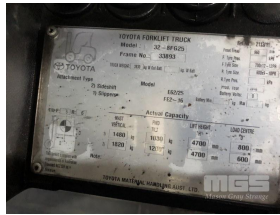

TOYOTA 32-8FG25 FORKLIFT

Asset Details

Build Date:							
Make:	TOYOTA						
Model:	32-8FG25						
Series:							
Drive Type:							
Axle Config:							
Body Type:	FORKLIFT						
Gearbox:							
Transmission:							
Engine Make:							
Engine Size:							
Fuel Type:							
Diff Make / Size:							
Suspension:							
Ext Colour:							
Tyre Size:							
Tyre Condition:							
Doors:		Seats:		Length:		Capacity:	
Volume:		Height:		Width:		GVM:	
GCM:		SWL:		HP:		Tare:	

Asset Identification

Odometer:		Rego:	S71 SUE	State:		Expiry:	
VIN:				PIN:			
Engine No:				Hours:	2,369hours INDICATED		
Papers:	NO	Keys:		Books:	NO	Service Books:	NO

Features

- 1820kg LIFT
- CONTAINER MAST, 470mm
- SIDE SHIFT
- PUNCTURE PROOF TYRES
- LPG