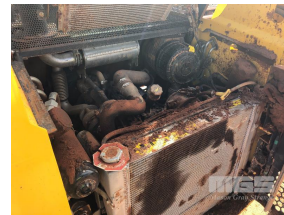

NEW HOLLAND C227 SKID STEER LOADER

Asset Details

Build Date:			
Make:	NEW HOLLAND		
Model:	C227		
Series:			
Drive Type:			
Axle Config:			
Body Type:	SKID STEER LOADER		
Gearbox:			
Transmission:			
Engine Make:			
Engine Size:			
Fuel Type:			
Diff Make / Size:			
Suspension:			
Ext Colour:			
Tyre Size:			
Tyre Condition:			
Doors:	Seats:	Length:	Capacity:
Volume:	Height:	Width:	GVM:
GCM:	SWL:	HP:	Tare:

Asset Identification

Odometer:	Rego:	S99 SER	State:	Expiry:		
VIN:	PIN:		JAF0C227AHM434473			
Engine No:	Hours:					
Papers:	NO	Keys:	Books:	NO	Service Books:	NO

Features

S/NO: NHM434473

UNIT NOW RUNNING, WITH BODY DAMAGE & HYDRAULICS BEING CHECKED