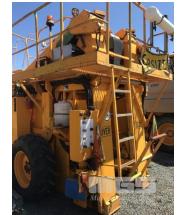

2000 GREGOIRE G65 HARVESTER

Asset Details

Build Date:	11/2000
Make:	GREGOIRE
Model:	G65
Series:	
Drive Type:	
Axle Config:	
Body Type:	HARVESTER
Gearbox:	
Transmission:	
Engine Make:	
Engine Size:	
Fuel Type:	
Diff Make / Size:	
Suspension:	
Ext Colour:	
Tyre Size:	
Tyre Condition:	

Features

WITH BELTS, RODS, HYDRAULIC ADJUSTABLE HEAD