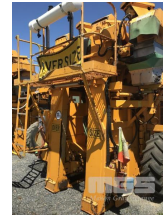

2000 GREGOIRE G65 HARVESTER

Asset Details

Build Date:	11/2000
Make:	GREGOIRE
Model:	G65
Series:	
Drive Type:	
Axle Config:	
Body Type:	HARVESTER
Gearbox:	
Transmission:	
Engine Make:	
Engine Size:	
Fuel Type:	
Diff Make / Size:	
Suspension:	
Ext Colour:	
Tyre Size:	
Tyre Condition:	

Features

WITH BELTS, RODS, HYDRAULIC ADJUSTABLE HEAD