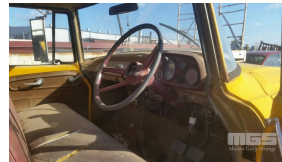

INTERNATIONAL D1310 4x4 TRUCK

Asset Details

Build Date:			
Compliance:			
Make:	INTERNATIONAL		
Model:	D1310		
Variant:			
Series:			
Body Type:	TRUCK		
Gearbox:			
Transmission:			
Engine Make:			
Engine Size:	6 CYLINDER		
Fuel Type:			
Diff Make / Size:			
Suspension:			
Ext Colour:	YELLOW DUCO		
Tyre Size:			
Tyre Condition:			
Doors:	Seats:	Length:	Capacity:
Volume:	Height:	Width:	GVM:
GCM:	SWL:	HP:	Tare: