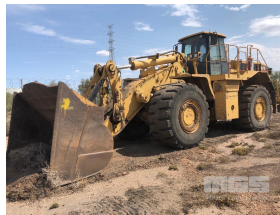

CATERPILLAR 988G WHEEL LOADER

Asset Details

Build Date:							
Make:	CATERPILLAR						
Model:	988G						
Series:							
Drive Type:							
Axle Config:							
Body Type:	WHEEL LOADER						
Gearbox:							
Transmission:							
Engine Make:							
Engine Size:							
Fuel Type:							
Diff Make / Size:							
Suspension:							
Ext Colour:							
Tyre Size:							
Tyre Condition:							
Doors:		Seats:		Length:		Capacity:	
Volume:		Height:		Width:		GVM:	
GCM:		SWL:		HP:		Tare:	

Asset Identification

Odometer:		Rego:		State:		Expiry:	
VIN:				PIN:			
Engine No:				Hours:	19,000hours INDICATED		
Papers:	NO	Keys:		Books:	NO	Service Books:	NO

Features

(HAS PREVIOUSLY BEEN SERVICED BY CAVPOWER WHYALLA)
(NO OTHER INFO AVAILABLE)