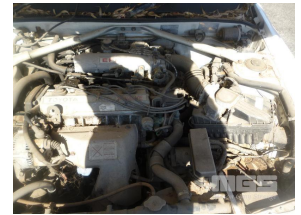

1989 TOYOTA CELICA ST162R COUPE/HATCH

Asset Details

Build Date:	3/1989
Compliance:	
Make:	TOYOTA
Model:	CELICA
Variant:	ST162R
Series:	
Body Type:	COUPE/HATCH
Engine Size:	2 LITRE
Transmission:	5 SPEED SPEED
Fuel Type:	PETROL
Ext. Colour:	WHITE DUCO
Int. Colour:	GREY
Doors:	
Seats:	
Drive Type:	

Asset Identification

Odometer:	217,590kms INDICATED	Rego:		State:		Expiry:	
VIN:	JT764STG207333404	PIN:					
Engine No:		Hours:					
Papers:	NO	Keys:		Books:	NO	Service Books:	NO

Features

ALLOY WHEELS, CENTRAL LOCKING, SPARE WHEEL, SUNROOF, NO KEY