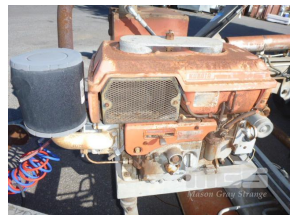

TANDEM AXLE CABLE REELOUT TRAILER

Asset Details

Build Date:	
Make:	
Length:	
Sub Cat:	
Axle Config:	TANDEM AXLE
Body Type:	CABLE REELOUT TRAILER
Model:	XP60
ATM:	
Volume:	
Rating:	
Suspension:	
Axle Type:	
Rim Type:	
Tyre Size:	
Brakes:	
Coupling:	

Asset Identification XP60

Rego:	State:	Expiry:	Papers:	NO
Plant No:	XP60	VIN / Chassis:	ID: 1057090	
S/N:		Hubometer:		

Features

HYDRAULIC DRIVE, POWERED BY KUBOTA DIESEL ENGINE
TRAILER AIR BRAKES & RING PULL HITCH