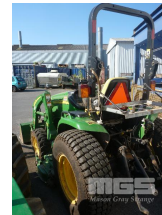

# 2010 JOHN DEERE 3520 4x4 TRACTOR

## Asset Details

Build Date:	2010		
Make:	JOHN DEERE		
Model:	3520		
Series:			
Drive Type:			
Axle Config:	4x4		
Body Type:	TRACTOR		
Gearbox:			
Transmission:			
Engine Make:			
Engine Size:			
Fuel Type:			
Diff Make / Size:			
Suspension:			
Ext Colour:			
Tyre Size:			
Tyre Condition:			
Doors:	Seats:	Length:	Capacity:
Volume:	Height:	Width:	GVM:
GCM:	SWL:	HP:	Tare:

## Features

3PL, PTO HYDRAULICS  
ROPS BAR WITH  
300CX FE LOADER ATTACHMENT & BUCKET  
AUTO CORRECT 60D,  
UNDERBODY MOWER DECK  
TURF TYRES

KEY #54