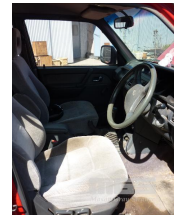

# 1991 MITSUBISHI PAJERO GLS STATION WAGON 4X4

## Asset Details

<b>Build Date:</b>	8/1991
<b>Compliance:</b>	
<b>Make:</b>	mitsubishi
<b>Model:</b>	PAJERO
<b>Variant:</b>	GLS
<b>Series:</b>	
<b>Body Type:</b>	STATION WAGON
<b>Engine Size:</b>	
<b>Transmission:</b>	5 SPEED MANUAL
<b>Fuel Type:</b>	DIESEL TURBO
<b>Ext. Colour:</b>	RED
<b>Int. Colour:</b>	
<b>Doors:</b>	5
<b>Seats:</b>	5
<b>Drive Type:</b>	4X4

## Features

AIR CON, BULL BAR, CD PLAYER, SIDE STEP, SPARE WHEEL, SPOT LIGHTS, PAINT FADE OVERALL