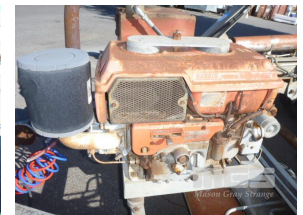

# TANDEM AXLE CABLE REELOUT TRAILER

## Asset Details

Build Date:	
Make:	
Length:	
Sub Cat:	
Axle Config:	TANDEM AXLE
Body Type:	CABLE REELOUT TRAILER
Model:	XP60
ATM:	
Volume:	
Rating:	
Suspension:	
Axle Type:	
Rim Type:	
Tyre Size:	
Brakes:	
Coupling:	

## Features

HYDRAULIC DRIVE, POWERED BY KUBOTA DIESEL ENGINE  
TRAILER AIR BRAKES & RING PULL HITCH