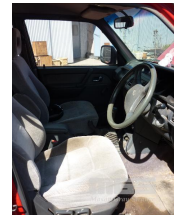

1991 MITSUBISHI PAJERO GLS STATION WAGON 4X4

Asset Details

Build Date:	8/1991
Compliance:	
Make:	mitsubishi
Model:	PAJERO
Variant:	GLS
Series:	
Body Type:	STATION WAGON
Engine Size:	
Transmission:	5 SPEED MANUAL
Fuel Type:	DIESEL TURBO
Ext. Colour:	RED
Int. Colour:	
Doors:	5
Seats:	5
Drive Type:	4X4