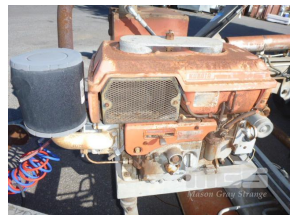

TANDEM AXLE CABLE REELOUT TRAILER

Asset Details

| | |
|--------------|-----------------------|
| Build Date: | |
| Make: | |
| Length: | |
| Sub Cat: | |
| Axle Config: | TANDEM AXLE |
| Body Type: | CABLE REELOUT TRAILER |
| Model: | XP60 |
| ATM: | |
| Volume: | |
| Rating: | |
| Suspension: | |
| Axle Type: | |
| Rim Type: | |
| Tyre Size: | |
| Brakes: | |
| Coupling: | |

Asset Identification XP60

| | | | |
|----------------|----------------------------|------------|---------|
| Rego: | State: | Expiry: | Papers: |
| Plant No: XP60 | VIN / Chassis: ID: 1057090 | Hubometer: | |

Features

HYDRAULIC DRIVE, POWERED BY KUBOTA DIESEL ENGINE
TRAILER AIR BRAKES & RING PULL HITCH