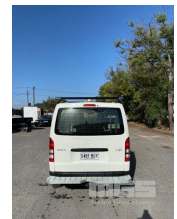

2018 TOYOTA HIACE KDH201R LWB 6.0 200 SERIES VAN

Asset Details

Build Date:	7/2018
Compliance:	
Make:	TOYOTA
Model:	HIACE KDH201R
Variant:	LWB 6.0
Series:	200 SERIES
Body Type:	VAN
Engine Size:	4 CYLINDER, 3.0 LITRE
Transmission:	AUTOMATIC TRANSMISSION
Fuel Type:	DIESEL
Ext. Colour:	WHITE DUCO
Int. Colour:	BLACK
Doors:	4
Seats:	2
Drive Type:	REAR

Asset Identification

Odometer:	59,011kms SHOWING	Rego:	S481 BUY	State:	SA	Expiry:	
VIN:	JTFHT02P300243989	PIN:		Hours:			
Engine No:	1KD2814634	Books:	YES	Service Books:	YES		
Papers:	YES	Keys:	1				

Features