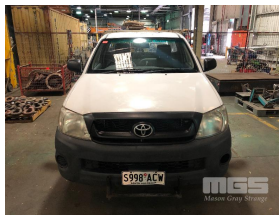

2009 TOYOTA HILUX WORKMATE 2.7 VTi 150 SERIES SINGLE CAB UTILITY

Asset Details

Build Date:	2/2009
Compliance:	
Make:	TOYOTA
Model:	HILUX WORKMATE
Variant:	2.7 VTi
Series:	150 SERIES
Body Type:	SINGLE CAB UTILITY
Engine Size:	
Transmission:	5 SPEED MANUAL TRANSMISSION
Fuel Type:	PETROL/LPG
Ext. Colour:	WHITE DUCO
Int. Colour:	
Doors:	2
Seats:	3
Drive Type:	

Asset Identification

Odometer:	615,000kms SHOWING	Rego:	S998 ACW	State:	SA	Expiry:	
VIN:	MR0CX12G700043616	PIN:					
Engine No:	2TR6679621	Hours:					
Papers:	YES	Keys:	1	Books:	YES	Service Books:	NO

Features

AIR CON, CD PLAYER, SPARE WHEEL, GVM: 2,780kg
 DUAL AIR BAG
 DROP SIDE GENUINE TOYOTA ALLOY TRAY, 2400 x 1760mm (2 x PALLETS)
 LADDER RACKS

Condition

Location	Damage
	SLIGHT MISS AT IDLE
	MINOR SCRATCHES