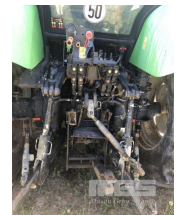

2010 DEUTZ-FAHR AGROTION M650 (TYPE TT51) TRACTOR

Asset Details

Build Date:	2010
Make:	DEUTZ-FAHR
Model:	AGROTION M650 (TYPE TT51)
Series:	
Drive Type:	
Axle Config:	
Body Type:	TRACTOR
Gearbox:	
Transmission:	
Engine Make:	
Engine Size:	180HP DEUTZ TURBO DIESEL
Fuel Type:	
Diff Make / Size:	
Suspension:	
Ext Colour:	
Tyre Size:	
Tyre Condition:	

Features

4 BANK HYDRAULIC, 3PTL, PTO, DRAW BAR
RISE & FALL
(ROW CROPS REMOVED)
8.8% BUYERS PREMIUM