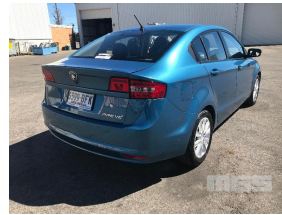

## 2014 PROTON PREVE SEDAN

### Asset Details

<b>Build Date:</b>	2014
<b>Compliance:</b>	
<b>Make:</b>	PROTON
<b>Model:</b>	PREVE
<b>Variant:</b>	
<b>Series:</b>	
<b>Body Type:</b>	SEDAN
<b>Engine Size:</b>	4 CYLINDER
<b>Transmission:</b>	
<b>Fuel Type:</b>	PETROL
<b>Ext. Colour:</b>	GREEN/BLUE
<b>Int. Colour:</b>	GREY/BLACK CLOTH
<b>Doors:</b>	4
<b>Seats:</b>	5
<b>Drive Type:</b>	

### Asset Identification

<b>Odometer:</b>	18,337kms SHOWING	<b>Rego:</b>	S599 BFK	<b>State:</b>		<b>Expiry:</b>	
<b>VIN:</b>	PL1CR6STRDG029215	<b>PIN:</b>					
<b>Engine No:</b>	S4PHTK1688	<b>Hours:</b>					
<b>Papers:</b>	YES	<b>Keys:</b>	2	<b>Books:</b>	YES	<b>Service Books:</b>	YES