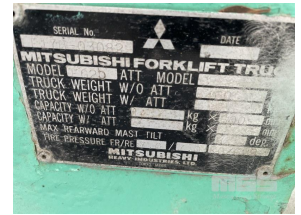

1998 MITSUBISHI FG25T FORKLIFT TRUCK

Asset Details

Build Date:	1998
Make:	MITSUBISHI
Model:	FG25T
Series:	
Drive Type:	
Axle Config:	
Body Type:	FORKLIFT TRUCK
Gearbox:	
Transmission:	
Engine Make:	
Engine Size:	
Fuel Type:	LPG
Diff Make / Size:	
Suspension:	
Ext Colour:	
Tyre Size:	
Tyre Condition:	

Doors:	Seats:	Length:	Capacity:	COONAWARRA
Volume:	Height:	Width:	GVM:	
GCM:	SWL:	HP:	Tare:	

Asset Identification

Odometer:	Rego:	S43 SRE	State:	Expiry:
VIN:	F17B03082	PIN:		
Engine No:	4G63IL9138	Hours:	9,000hours APPROX	
Papers:	Keys:	Books:	Service Books:	

Features

S/NO: E17B03082
2,000kg CAPACITY
2 STAGE MAST,
PNEUMATIC TYRES,
SIDE SHIFT

(COPY OF FRONT OF REG PAPER)