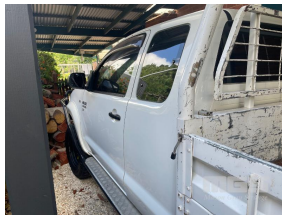

**2010 TOYOTA HILUX 150 SERIES EXTRA CAB TRAYTOP UTILITY 4x4**

**Asset Details**

<b>Build Date:</b>	3/2010
<b>Compliance:</b>	
<b>Make:</b>	TOYOTA
<b>Model:</b>	HILUX 150 SERIES
<b>Variant:</b>	
<b>Series:</b>	
<b>Body Type:</b>	EXTRA CAB TRAYTOP UTILITY
<b>Engine Size:</b>	3 LITRE
<b>Transmission:</b>	MANUAL TRANSMISSION
<b>Fuel Type:</b>	DIESEL
<b>Ext. Colour:</b>	
<b>Int. Colour:</b>	
<b>Doors:</b>	
<b>Seats:</b>	
<b>Drive Type:</b>	4x4