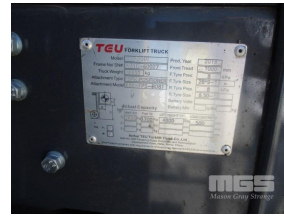

2018 FD30T FORKLIFT

Asset Details

Build Date:	2018
Make:	
Model:	FD30T
Series:	
Drive Type:	
Axle Config:	
Body Type:	FORKLIFT
Gearbox:	
Transmission:	
Engine Make:	
Engine Size:	
Fuel Type:	DIESEL
Diff Make / Size:	
Suspension:	
Ext Colour:	
Tyre Size:	
Tyre Condition:	
Doors:	Seats:
Volume:	Height:
GCM:	SWL:

Length:	Capacity:
Width:	GVM:
HP:	Tare:

Asset Identification

Odometer:	Rego: S32 SFB	State:	Expiry:
VIN:		PIN:	
Engine No:		Hours: 388 HOURS INDICATED	
Papers:	Keys:	Books:	Service Books:

Features

- S/NO: N31760027
- HYDRAULIC FORK ADJUSTMENT
- CONTAINER MAST
- SIDE SHAFT
- PNEUMATIC TYRES