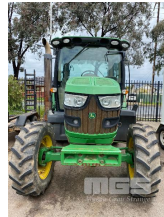

# JOHN DEERE 6105R 4x4 TRACTOR

## Asset Details

Build Date:	
Make:	JOHN DEERE
Model:	6105R
Series:	
Drive Type:	
Axle Config:	4x4
Body Type:	TRACTOR
Gearbox:	
Transmission:	
Engine Make:	
Engine Size:	TURBO DIESEL
Fuel Type:	
Diff Make / Size:	
Suspension:	
Ext Colour:	
Tyre Size:	
Tyre Condition:	
Doors:	Seats:
Volume:	Height:
GCM:	SWL: