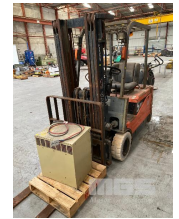

1997 TOYOTA 5FBE18 ELECTRIC FORKLIFT

Asset Details

Build Date:	1997		
Make:	TOYOTA		
Model:	5FBE18		
Series:			
Drive Type:			
Axle Config:			
Body Type:	ELECTRIC FORKLIFT		
Gearbox:			
Transmission:			
Engine Make:			
Engine Size:			
Fuel Type:			
Diff Make / Size:			
Suspension:			
Ext Colour:			
Tyre Size:			
Tyre Condition:			
Doors:		Seats:	
Volume:		Height:	
GCM:		SWL:	

Length:		Capacity:	
Width:		GVM:	
HP:		Tare:	

Asset Identification

Odometer:		Rego:	S49 SXG	State:	SA	Expiry:	
VIN:		PIN:		Hours:			
Engine No:		Books:		Service Books:			
Papers:		Keys:					

Features

MAX LIFT CAPACITY: 1,200kg
 MAX LIFT HEIGHT: 4,300mm
 3 STAGE MAST
 SOLID TYRES
 WITH CHARGER, 415V