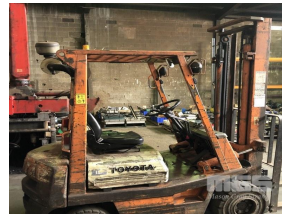

# 1984 TOYOTA 02-3FD15 1.5 TONNE FORKLIFT

## Asset Details

Build Date:	1984
Compliance:	
Make:	TOYOTA
Model:	02-3FD15
Variant:	1.5 TONNE
Series:	
Body Type:	FORKLIFT
Engine Size:	
Transmission:	
Fuel Type:	DISEEL
Ext. Colour:	
Int. Colour:	
Doors:	
Seats:	
Drive Type:	