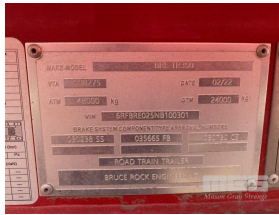

2022 BRUCE ROCK B TRAILER SIDE TIPPER

Asset Details

Build Date:	
Make:	
Length:	
Sub Cat:	
Axle Config:	
Body Type:	
Model:	
ATM:	
Volume:	
Rating:	
Suspension:	
Axle Type:	
Rim Type:	
Tyre Size:	
Brakes:	
Coupling:	

Asset Identification

Rego:	State:	Expiry:	Papers:
Plant No:	VIN / Chassis: 6RFBRE025NB100301		
S/N:	Hubometer:		

Features

WHITE, HYDRUALIC LIDS, K-HITCH AXLES, AIR BAG SUSPENSION, R/T RATED