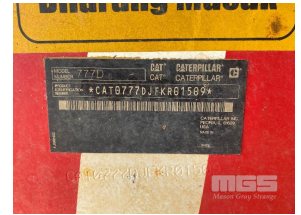

2012 CATERPILLAR 777D DUMP TRUCK

Asset Details

Build Date:	2012		
Compliance:			
Make:	CATERPILLAR		
Model:	777D		
Variant:			
Series:			
Body Type:	DUMP TRUCK		
Gearbox:			
Transmission:			
Engine Make:			
Engine Size:			
Fuel Type:			
Diff Make / Size:			
Suspension:			
Ext Colour:			
Tyre Size:			
Tyre Condition:			
Doors:	Seats:	Length:	Capacity:
Volume:	Height:	Width:	GVM:
GCM:	SWL:	HP:	Tare:

Asset Identification

Odometer:	Rego:	State:	Expiry:
VIN:		PIN:	
Engine No:		Hours:	
Papers:	Keys:	Books:	Service Books:

Features

AIR CON, S/NO: FKR01509
 UNIT NO: 727
 AIR CONDITIONER, RETARDER, AUTO LUBE, FAST FUEL FILL, MAINTENANCE HISTORY AVAILABLE