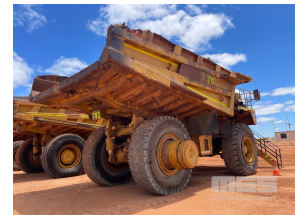

1993 CATERPILLAR 785B DUMP TRUCK

Asset Details

Build Date:	
Make:	
Model:	
Series:	
Drive Type:	
Axle Config:	
Body Type:	
Gearbox:	
Transmission:	
Engine Make:	
Engine Size:	
Fuel Type:	
Diff Make / Size:	
Suspension:	
Ext Colour:	
Tyre Size:	
Tyre Condition:	
Doors:	Seats:
Volume:	Height:
GCM:	SWL:

Length:	Capacity:
Width:	GVM:
HP:	Tare:

Asset Identification

Odometer:	Rego:	State:	Expiry:
VIN: 6HK00179		PIN:	
Engine No:		Hours: 83,643	
Papers:	Keys:	Books:	Service Books:

Features

HYDRAULIC OR ELECTRIC ACCESS LADDER, FAST FUEL FILL, FIRE SUPPRESSION, EXTENDED HUNGRY BOARDS, ENGINE OIL PRESSURE FAULT (LOCATED AT SNAPPER MINE) MAINTENANCE HISTORY AVAILABLE