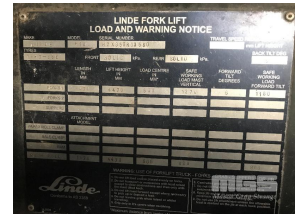

## 2004 LINDE H18T-03 1.8 TONNE FORKLIFT

### Asset Details

<b>Build Date:</b>	2004
<b>Compliance:</b>	
<b>Make:</b>	LINDE
<b>Model:</b>	H18T-03
<b>Variant:</b>	1.8 TONNE
<b>Series:</b>	
<b>Body Type:</b>	FORKLIFT
<b>Engine Size:</b>	
<b>Transmission:</b>	
<b>Fuel Type:</b>	LPG
<b>Ext. Colour:</b>	RED
<b>Int. Colour:</b>	
<b>Doors:</b>	
<b>Seats:</b>	
<b>Drive Type:</b>	