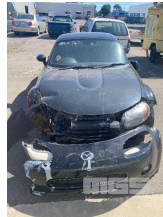

2007 MAZDA MX-5J COUPE

Asset Details

Build Date:	9/2007
Compliance:	9/2007
Make:	MAZDA
Model:	MX-5J
Variant:	
Series:	
Body Type:	COUPE
Engine Size:	4 CYLINDER DOHC-16V
Transmission:	6 SPEED MANUAL TRANSMISSION
Fuel Type:	EFI
Ext. Colour:	BLACK DUCO
Int. Colour:	
Doors:	2
Seats:	2
Drive Type:	

Asset Identification

Odometer:	Rego:	NO PLATES	State:	Expiry:
VIN:	JM0NC30F100103585		PIN:	
Engine No:		Hours:		
Papers:	Keys:	1	Books:	Service Books:

Features

ABS, AIR CON, ALLOY WHEELS, BLUETOOTH, CD PLAYER, CENTRAL LOCKING, CRUISE CONTROL, IMMOBILISER, POWER STEERING, POWER WINDOWS, TRACTION CONTROL, KEY #16