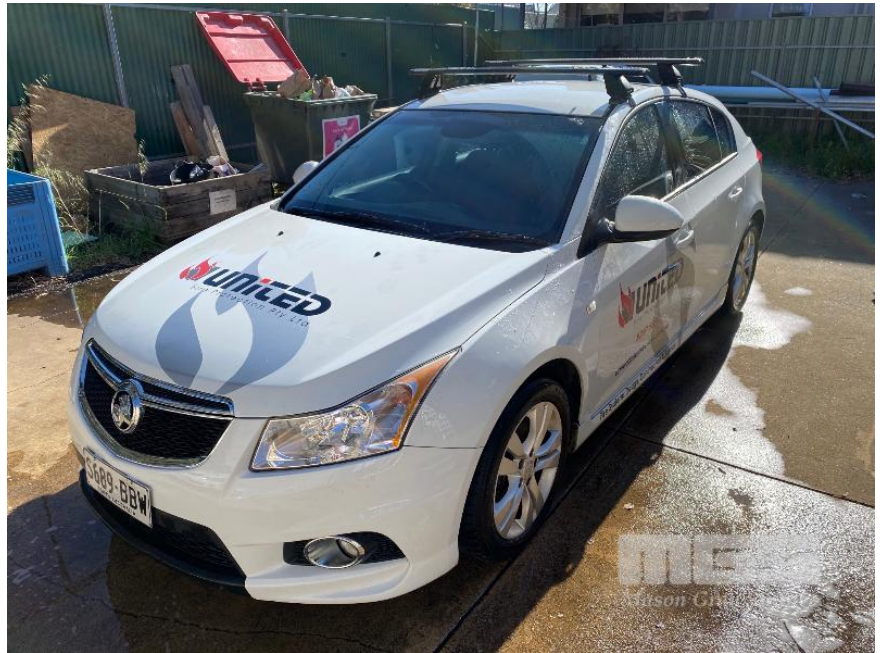

2014 HOLDEN CRUZE HATCHBACK FWD

Asset Details

Build Date:	6/2014
Compliance:	
Make:	HOLDEN
Model:	CRUZE
Variant:	
Series:	
Body Type:	HATCHBACK
Engine Size:	
Transmission:	AUTO
Fuel Type:	PETROL
Ext. Colour:	WHITE DUCO
Int. Colour:	BLACK CLOTH / LEATHER
Doors:	5
Seats:	5
Drive Type:	FWD

Asset Identification

Odometer:	175,051	Rego:	S689BBW	State:	SA	Expiry:	
VIN:	6G1PE6EN6EL987857			PIN:			
Engine No:				Hours:			
Papers:	YES	Keys:	1	Books:	YES	Service Books:	YES

Features

ABS, AIR BAG, AIR CON, ALLOY WHEELS, BLUETOOTH, CD PLAYER, CENTRAL LOCKING, CRUISE CONTROL, IMMOBILISER, LEATHER TRIM, POWER WINDOWS, ROOF RACKS, SPARE WHEEL, TRACTION CONTROL