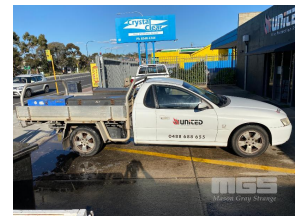

2004 HOLDEN COMMODORE VY SINGLE CAB UTE RWD

Asset Details

Build Date:	2004
Compliance:	
Make:	HOLDEN
Model:	COMMODORE
Variant:	VY
Series:	
Body Type:	SINGLE CAB UTE
Engine Size:	V6
Transmission:	AUTO
Fuel Type:	PETROL
Ext. Colour:	WHITE DUCO
Int. Colour:	
Doors:	2
Seats:	2
Drive Type:	RWD

Asset Identification

Odometer:	356,316	Rego:	S292ACY	State:	SA	Expiry:	
VIN:	6G1YK03AX4L264456			PIN:			
Engine No:				Hours:			
Papers:	YES	Keys:	2	Books:	YES	Service Books:	YES

Features

AIR BAG, AIR CON, ALLOY WHEELS, POWER STEERING, STEEL TRAY, 3 x TOOL BOXES, LADDER RACK