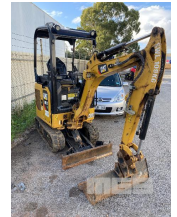

# CATERPILLAR 301.7CR MINI EXCAVATOR

## Asset Details

Build Date:	
Make:	CATERPILLAR
Model:	301.7CR
Series:	
Drive Type:	
Axle Config:	
Body Type:	MINI EXCAVATOR
Gearbox:	
Transmission:	
Engine Make:	
Engine Size:	
Fuel Type:	
Diff Make / Size:	
Suspension:	
Ext Colour:	
Tyre Size:	
Tyre Condition:	
Doors:	Seats:
Volume:	Height:
GCM:	SWL: