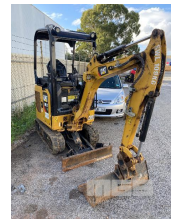

CATERPILLAR 301.7CR MINI EXCAVATOR

Asset Details

Build Date:	
Make:	CATERPILLAR
Model:	301.7CR
Series:	
Drive Type:	
Axle Config:	
Body Type:	MINI EXCAVATOR
Gearbox:	
Transmission:	
Engine Make:	
Engine Size:	
Fuel Type:	
Diff Make / Size:	
Suspension:	
Ext Colour:	
Tyre Size:	
Tyre Condition:	
Doors:	Seats:
Volume:	Height:
GCM:	SWL:

Length:	Capacity:
Width:	GVM:
HP:	Tare:

Asset Identification

Odometer:	Rego: S46 SGR	State: SA	Expiry:
VIN:	PIN: CAT03017PJH700315		
Engine No:	Hours: 730 SHOWING		
Papers:	Keys:	Books:	Service Books:

Features

RUBBER TRACKED, ROPS, TOPS CANOPY
FITTED WITH GP BUCKET, LEVELLING BLADE &
ROCK BREAKER HYDRAULIC FITTINGS ON BOOM

KEY #9