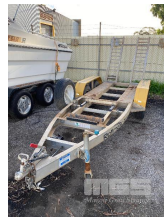

# 2019 PLANT TRAILER, TANDEM AXLE, ROLLMAXX SUREWELD, 10X4 FT (3100X1100MM)

## Asset Details

<b>Build Date:</b>	2019
<b>Make:</b>	ROLLMAXX SUREWELD
<b>Length:</b>	
<b>Sub Cat:</b>	
<b>Axle Config:</b>	
<b>Body Type:</b>	PLANT TRAILER
<b>Model:</b>	SW2400EC
<b>ATM:</b>	2,400kg
<b>Volume:</b>	
<b>Rating:</b>	
<b>Suspension:</b>	
<b>Axle Type:</b>	
<b>Rim Type:</b>	
<b>Tyre Size:</b>	
<b>Brakes:</b>	
<b>Coupling:</b>	

## Features

BALL HITCH, BRAKES, JOCKEY WHEEL  
TARE: 340 kg