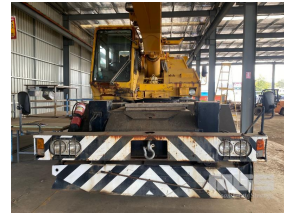

1989 TADANO TR-250E, 25 TONNE, 4x4 ALL TERRAIN CRANE

Asset Details

Build Date:	1989
Make:	TADANO
Model:	TR-250E,
Series:	25 TONNE,
Drive Type:	4x4
Axle Config:	
Body Type:	ALL TERRAIN CRANE
Gearbox:	3 SPEED
Transmission:	MANUAL
Engine Make:	
Engine Size:	6 CYLINDER DIESEL ENGINE
Fuel Type:	
Diff Make / Size:	
Suspension:	
Ext Colour:	
Tyre Size:	
Tyre Condition:	

Doors:	Seats:	Length:	Capacity:
Volume:	Height:	Width:	GVM:
GCM:	SWL:	HP:	Tare:

Asset Identification

Odometer:	17648	Rego:		State:		Expiry:	
VIN:	TR250E100401	PIN:	530260	Hours:	2119		
Engine No:		Books:		Service Books:			
Papers:		Keys:	1				

Features

ENCLOSED CAB
360 DEG ROTATION,
TELESCOPIC BOOM
25,000KG LIFT CAP @ 3mtrs
BOOM LENGHT: 8.35 TO 26.2mtrs
JIB LENGHT: 7.5mtrs
TYRE SIZE: 20.5 x 25-20PR
FITTED WITH 4 x STABILIZER OUTRIGGERS,

NOT IN SURVAY
THIS CRANE IS OPERATIONAL
NOTE: SOME RUST IN CAB