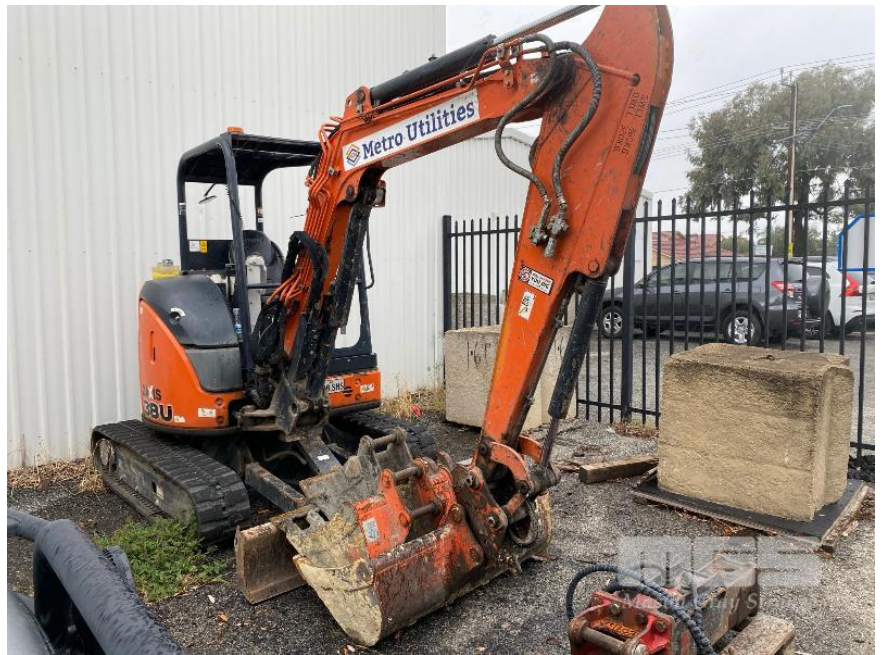

HITACHI ZAXIS 38U-5A MINI EXCAVATOR

Asset Details

Build Date:							
Make:	HITACHI						
Model:	ZAXIS 38U-5A						
Series:							
Drive Type:							
Axle Config:							
Body Type:	MINI EXCAVATOR						
Gearbox:							
Transmission:							
Engine Make:							
Engine Size:							
Fuel Type:							
Diff Make / Size:							
Suspension:							
Ext Colour:							
Tyre Size:							
Tyre Condition:							
Doors:		Seats:		Length:		Capacity:	
Volume:		Height:		Width:		GVM:	
GCM:		SWL:		HP:		Tare:	

Asset Identification

Odometer:		Rego:	S88 SHS	State:		Expiry:	
VIN:	HCMADC90C00051401	PIN:	HCMADC90C00051401				
Engine No:	Q8736	Hours:	3,212 hours				
Papers:	YES	Keys:	1	Books:		Service Books:	

Features

RUBBER TRACKS
SET 4 BUCKETS
ROPS CANOPY
WITH ROCK BREAKER ATTACHMENT
RAMRADE, MODEL: 300(10-145-15)