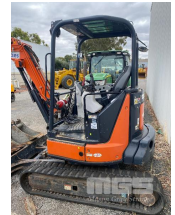

HITACHI ZAXIS 38U-5A MINI EXCAVATOR

Asset Details

Build Date:							
Make:	HITACHI						
Model:	ZAXIS 38U-5A						
Series:							
Drive Type:							
Axle Config:							
Body Type:	MINI EXCAVATOR						
Gearbox:							
Transmission:							
Engine Make:							
Engine Size:							
Fuel Type:							
Diff Make / Size:							
Suspension:							
Ext Colour:							
Tyre Size:							
Tyre Condition:							
Doors:		Seats:		Length:		Capacity:	
Volume:		Height:		Width:		GVM:	
GCM:		SWL:		HP:		Tare:	

Asset Identification

Odometer:		Rego:	S88 SHS	State:		Expiry:	
VIN:	HCMADC90C00051401	PIN:	HCMADC90C00051401				
Engine No:	Q8736	Hours:	3,212 hours				
Papers:	YES	Keys:	1	Books:		Service Books:	

Features

RUBBER TRACKS
SET 4 BUCKETS
ROPS CANOPY
WITH ROCK BREAKER ATTACHMENT
RAMRADE, MODEL: 300(10-145-15)