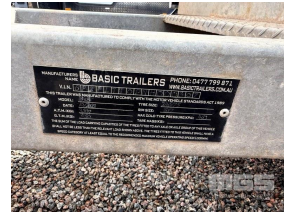

10 / 2022 BASIC TRAILERS 18x8' TANDEM AXLE GALV STEEL FLAT TOP TRAILER

Asset Details

| | |
|---------------------|-----------------------------|
| Build Date: | 10/2022 |
| Make: | BASIC TRAILERS |
| Length: | 18x8' |
| Sub Cat: | |
| Axle Config: | TANDEM AXLE |
| Body Type: | GALV STEEL FLAT TOP TRAILER |
| Model: | |
| ATM: | 3,500kg |
| Volume: | |
| Rating: | |
| Suspension: | |
| Axle Type: | |
| Rim Type: | |
| Tyre Size: | |
| Brakes: | |
| Coupling: | |

Asset Identification

| | | | | | | | |
|------------------|----------|-----------------------|-------------------|----------------|--|----------------|-----|
| Rego: | S895 TJW | State: | | Expiry: | | Papers: | YES |
| Plant No: | | VIN / Chassis: | 6P2FLTT0PMH000307 | | | | |
| S/N: | | Hubometer: | | | | | |

Features

GTM: 3,150kg
WITH DROP SIDES
MANUAL BRAKES