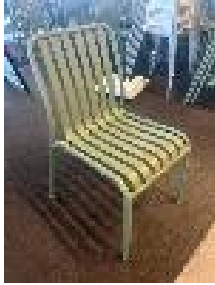

4 x ZANETI BRIGHTON B6413-DW, COLOUR RESEDA GREEN, ALUMINIUM, INDOOR/ OUTDOOR, STACKABLE, POWDER COAT TEXTURED FINISH
RRP: $379 PER CHAIR

51