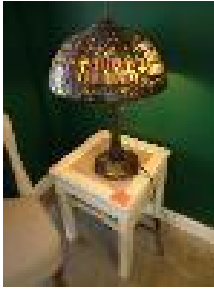

LOT	QTY	DESCRIPTION	NOTE
1		9 x SMALL POTS WITH IMITATION PLANTS	
			
2		2 x HORSE ORNAMENTS, AROMA THERAPY CANDLES, 3 x COASTERS JAR & VASE	
			
3		SUNDRY HAIR PRODUCTS, GELS, WAX, MOUSSE 2 x NEW HAIR BRUSHES & SAMPLE PRODUCTS	
			
4		DISPLAY SHELF, 6 DRAWER, RUSTIC COLONIAL APPEARANCE WITH 9 x PIGEON HOLES APPROX 210 x 170cm, PAINTED WHITE	
			
5		A-FRAME BLACKBOARD SIGN, DOOR MAT & DOOR STOP	
			
6		PAIR LINEN FABRIC UPHOLSTERED WAITING CHAIRS, BUTTON BACK WITH VELOUR CUSHION	
			
7		GLASS TOP, WIRE FRAME OCCASIONAL TABLE	
			

LOT	QTY	DESCRIPTION	NOTE
-----	-----	-------------	------

8

TIFFANY LAMP & SIDE TABLE

9

FRAMED GILT EDGE MIRROR, 123 x 93cm

10

COMFORTEL HAIRDRESSERS CHAIR
BLACK VINYL UPHOLSTERED
SWIVEL BASE WITH FOOT PUMP & FOOT REST

11

NEST OF 3 HEXAGONAL TABLES

12

FRAMED GILT EDGE MIRROR, 123 x 93cm

13

COMFORTEL HAIRDRESSERS CHAIR
BLACK VINYL UPHOLSTERED
SWIVEL BASE WITH FOOT PUMP & FOOT REST

LOT	QTY	DESCRIPTION	NOTE
-----	-----	-------------	------