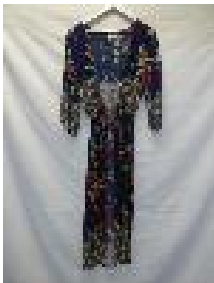

83

BLACK RUFFLE EVENING DRESS, GERRY SHAW  
LADIES SIZE 8, BEADED DETAIL

84

BLACK EVENING DRESS, GERRY SHAW  
LADIES SIZE 10, LONG SLEEVED

85

PRINT SUMMER KIMONO, ISABELLA BOHO  
(ONE SIZE)  
PRINT SUMMER KAFTAN  
(ONE SIZE)